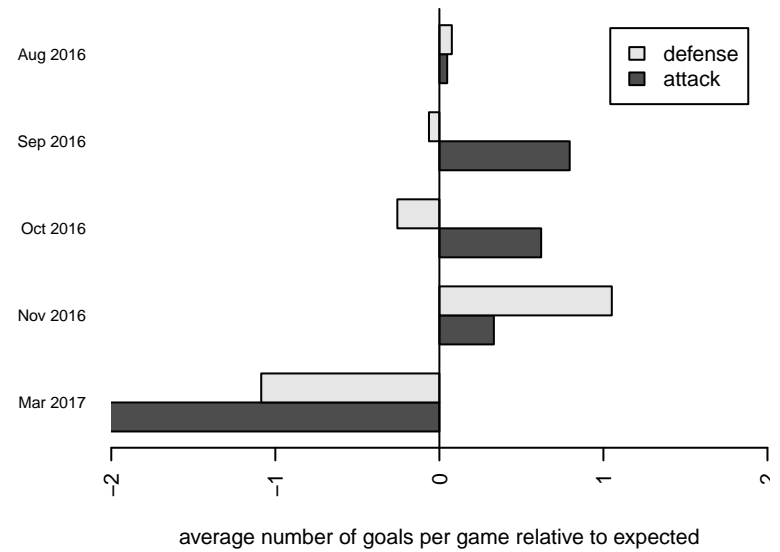

Performance relative to 13 month average