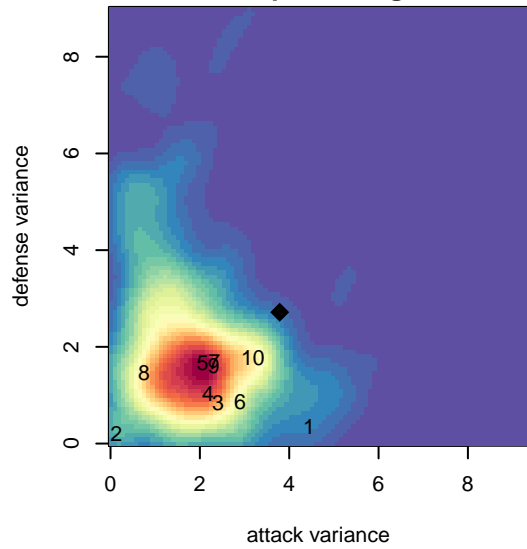

Thelo Allegiant G05

Thelo United Futbol
 Milwaukie, OR
 G05 total strength=393
 attack=0.35 defense=0.17
 fall league = PTT G05 Div 2 Red
 spr league = Spr OYS G05 Div 2 Blue

alt names used:
 Thelo Allegiant
 Thelo United FC 05G
 Thelo United FC 05G
 Thelo United FC 05G

Venues played:
 2016 Summer Slam Div 2 Gold/Silver/Bronze U
 2016 PTT G05 Division 2 Red
 2016 OYS Founders Cup G05
 2016 Spr OYS G05 Division 2 Blue

**attack and defense variance (black dot)
relative to other teams
and top 10 in region**