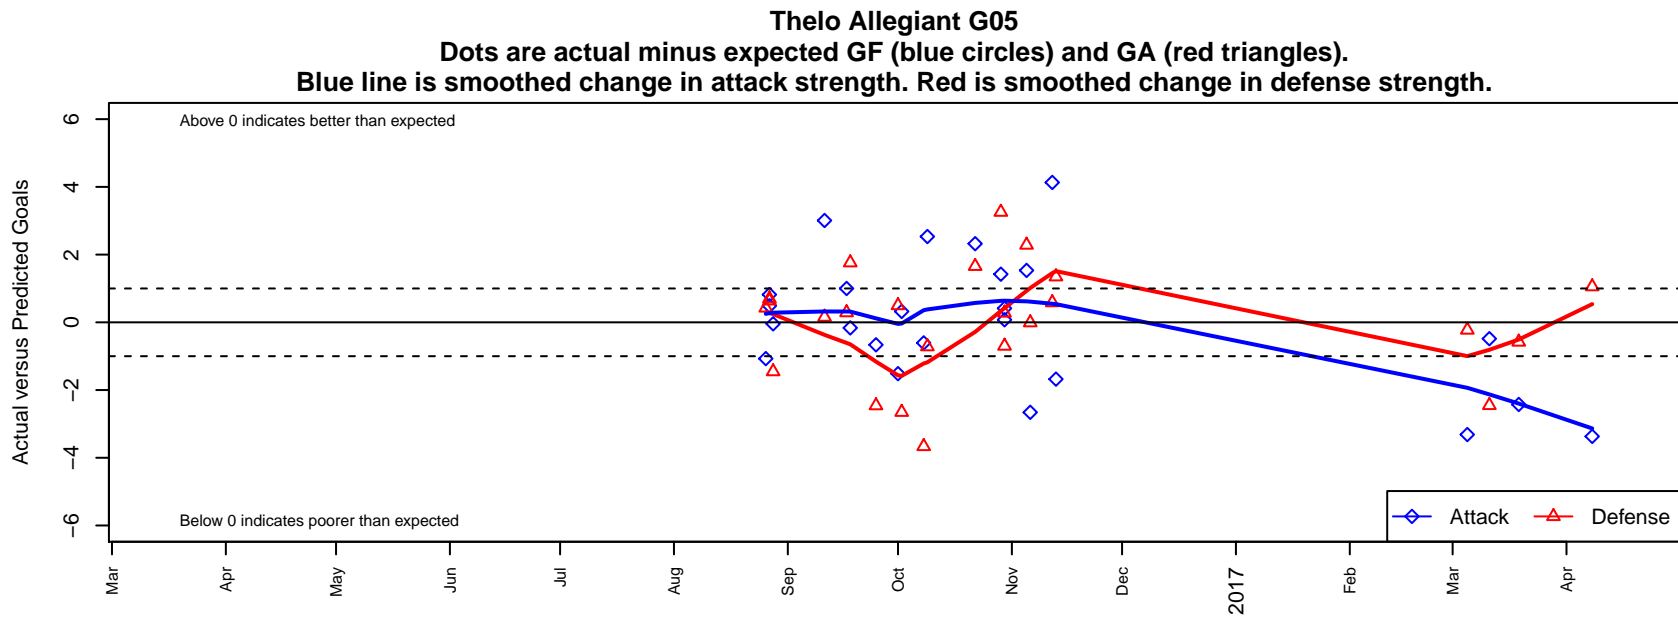

Thelo Allegiant G05

Thelo United Futbol
 Milwaukie, OR
 G05 total strength=393
 attack=0.35 defense=0.17
 fall league = PTT G05 Div 2 Red
 spr league = Spr OYS G05 Div 2 Blue

alt names used:
 Thelo Allegiant
 Thelo United FC 05G
 Thelo United FC 05G
 Thelo United FC 05G

Venues played:
 2016 Summer Slam Div 2 Gold/Silver/Bronze U
 2016 PTT G05 Division 2 Red
 2016 OYS Founders Cup G05
 2016 Spr OYS G05 Division 2 Blue

**attack and defense variance (black dot)
relative to other teams
and top 10 in region**