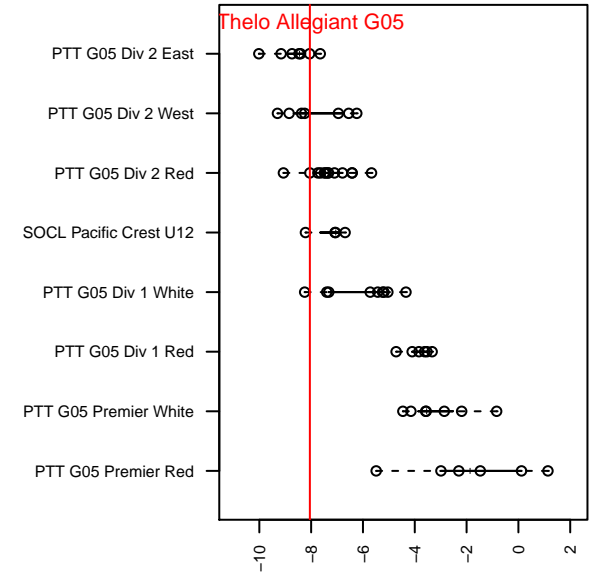

**attack and defense rating
relative to others at age
and all opponents in last 13 months**