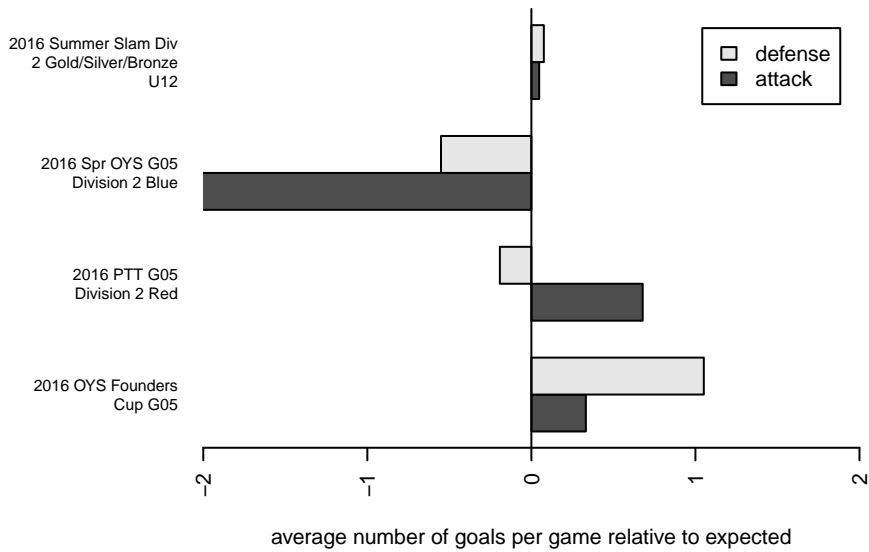

Performance relative to 13 month average